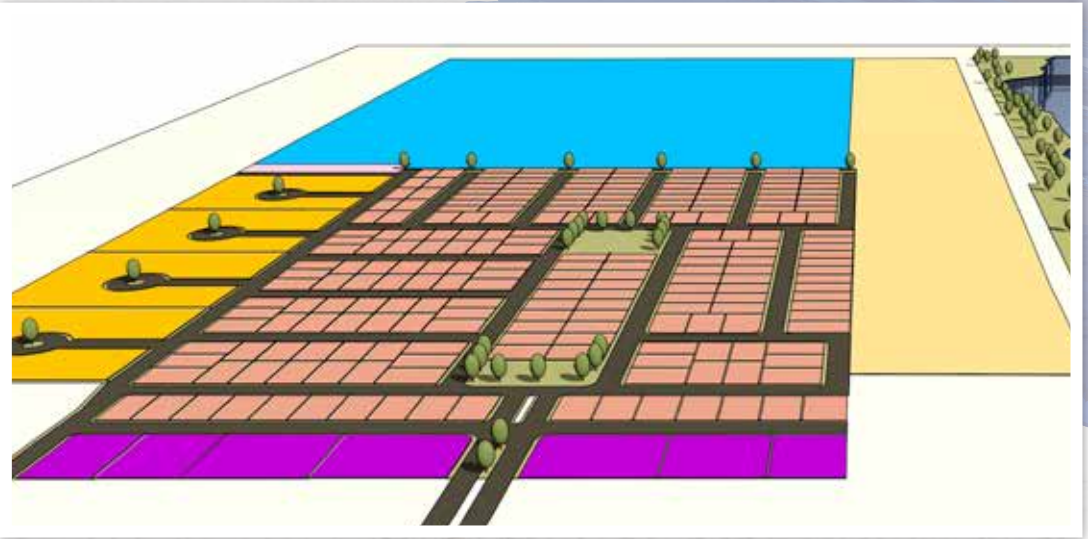

Lakowe Lakes Annexe

Frame Your Future

You are only limited by your imagination

Lekki-Epe Road | Lagos New Town Road | Lagos Calabar Coastal Highway Road

Lakowe Lakes Annexe is your *canvas*.
Create your *masterpiece*.

The Sizes

- Legend**
- Lake
 - Plots for sale
 - Private developments
 - Reserved plots
 - Future Developments
 - Commercial/ Educational/ Institutional

Life on the other side

Nestled in the heart of serene natural beauty, Lakowe Lakes Annexe indeed offers greener pastures at a budget friendly rate. Sharing a pristine lake with the renowned Lakowe Lakes Golf & Country Estate, this exclusive community with is designed for those who value prestige, tranquility, urban planning and a strong sense of community.

Features

Prime Location

Strategically positioned at a key intersection, Lakowe Lakes Annexe provides seamless access to the Coastal Road, LNT Road, and Lekki-Epe Expressway, ensuring you're always connected to the vibrant city life while enjoying the peace and quiet of your lakeside haven.

Plot sizes from 360 sqm

Jogging paths

Lush greenery

Solid infrastructure

Expansive Lakeview

Thriving community

Proximity to Lakowe Lakes Golf & Country Estate

Inclusive accessibility