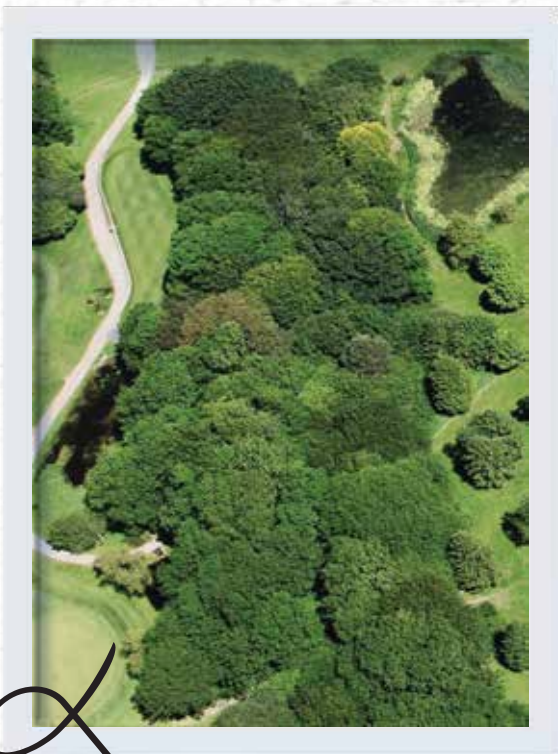

Lush greenery